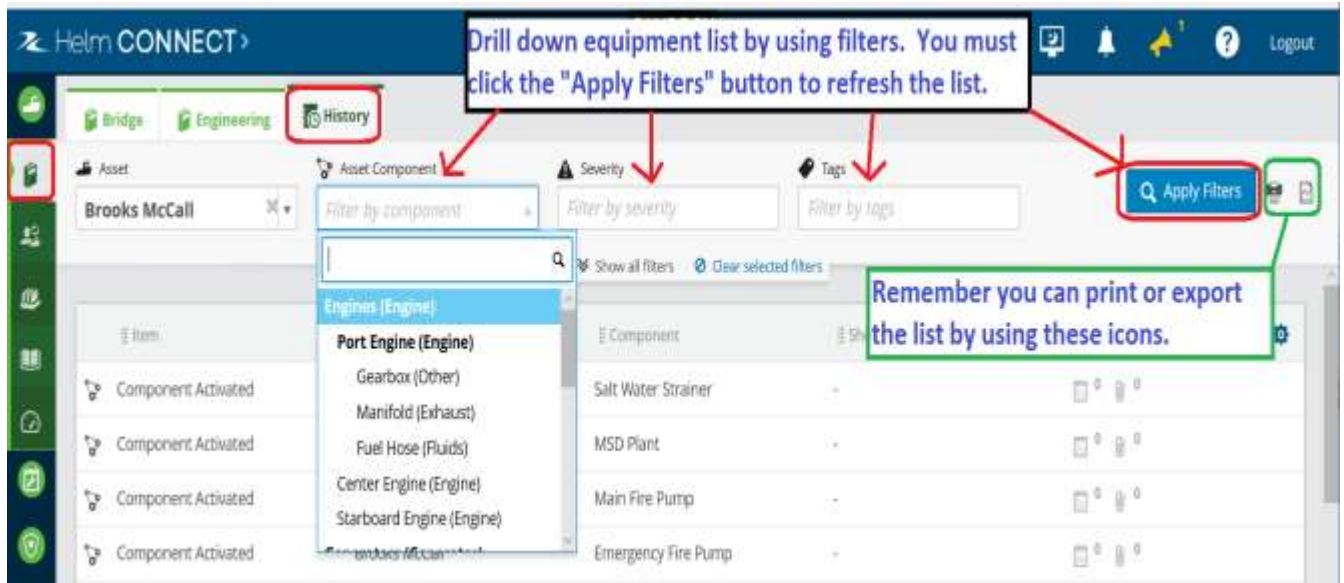

View maintenance history

Vessel crew will view maintenance history by logging in and going to **Onboard/ Logs/ History**. They will only see their vessel.

Shore staff can view maintenance history by going to **Maintenance/ Overview/ History**. The filters remain almost the same, but shore personnel can see the entire fleet.